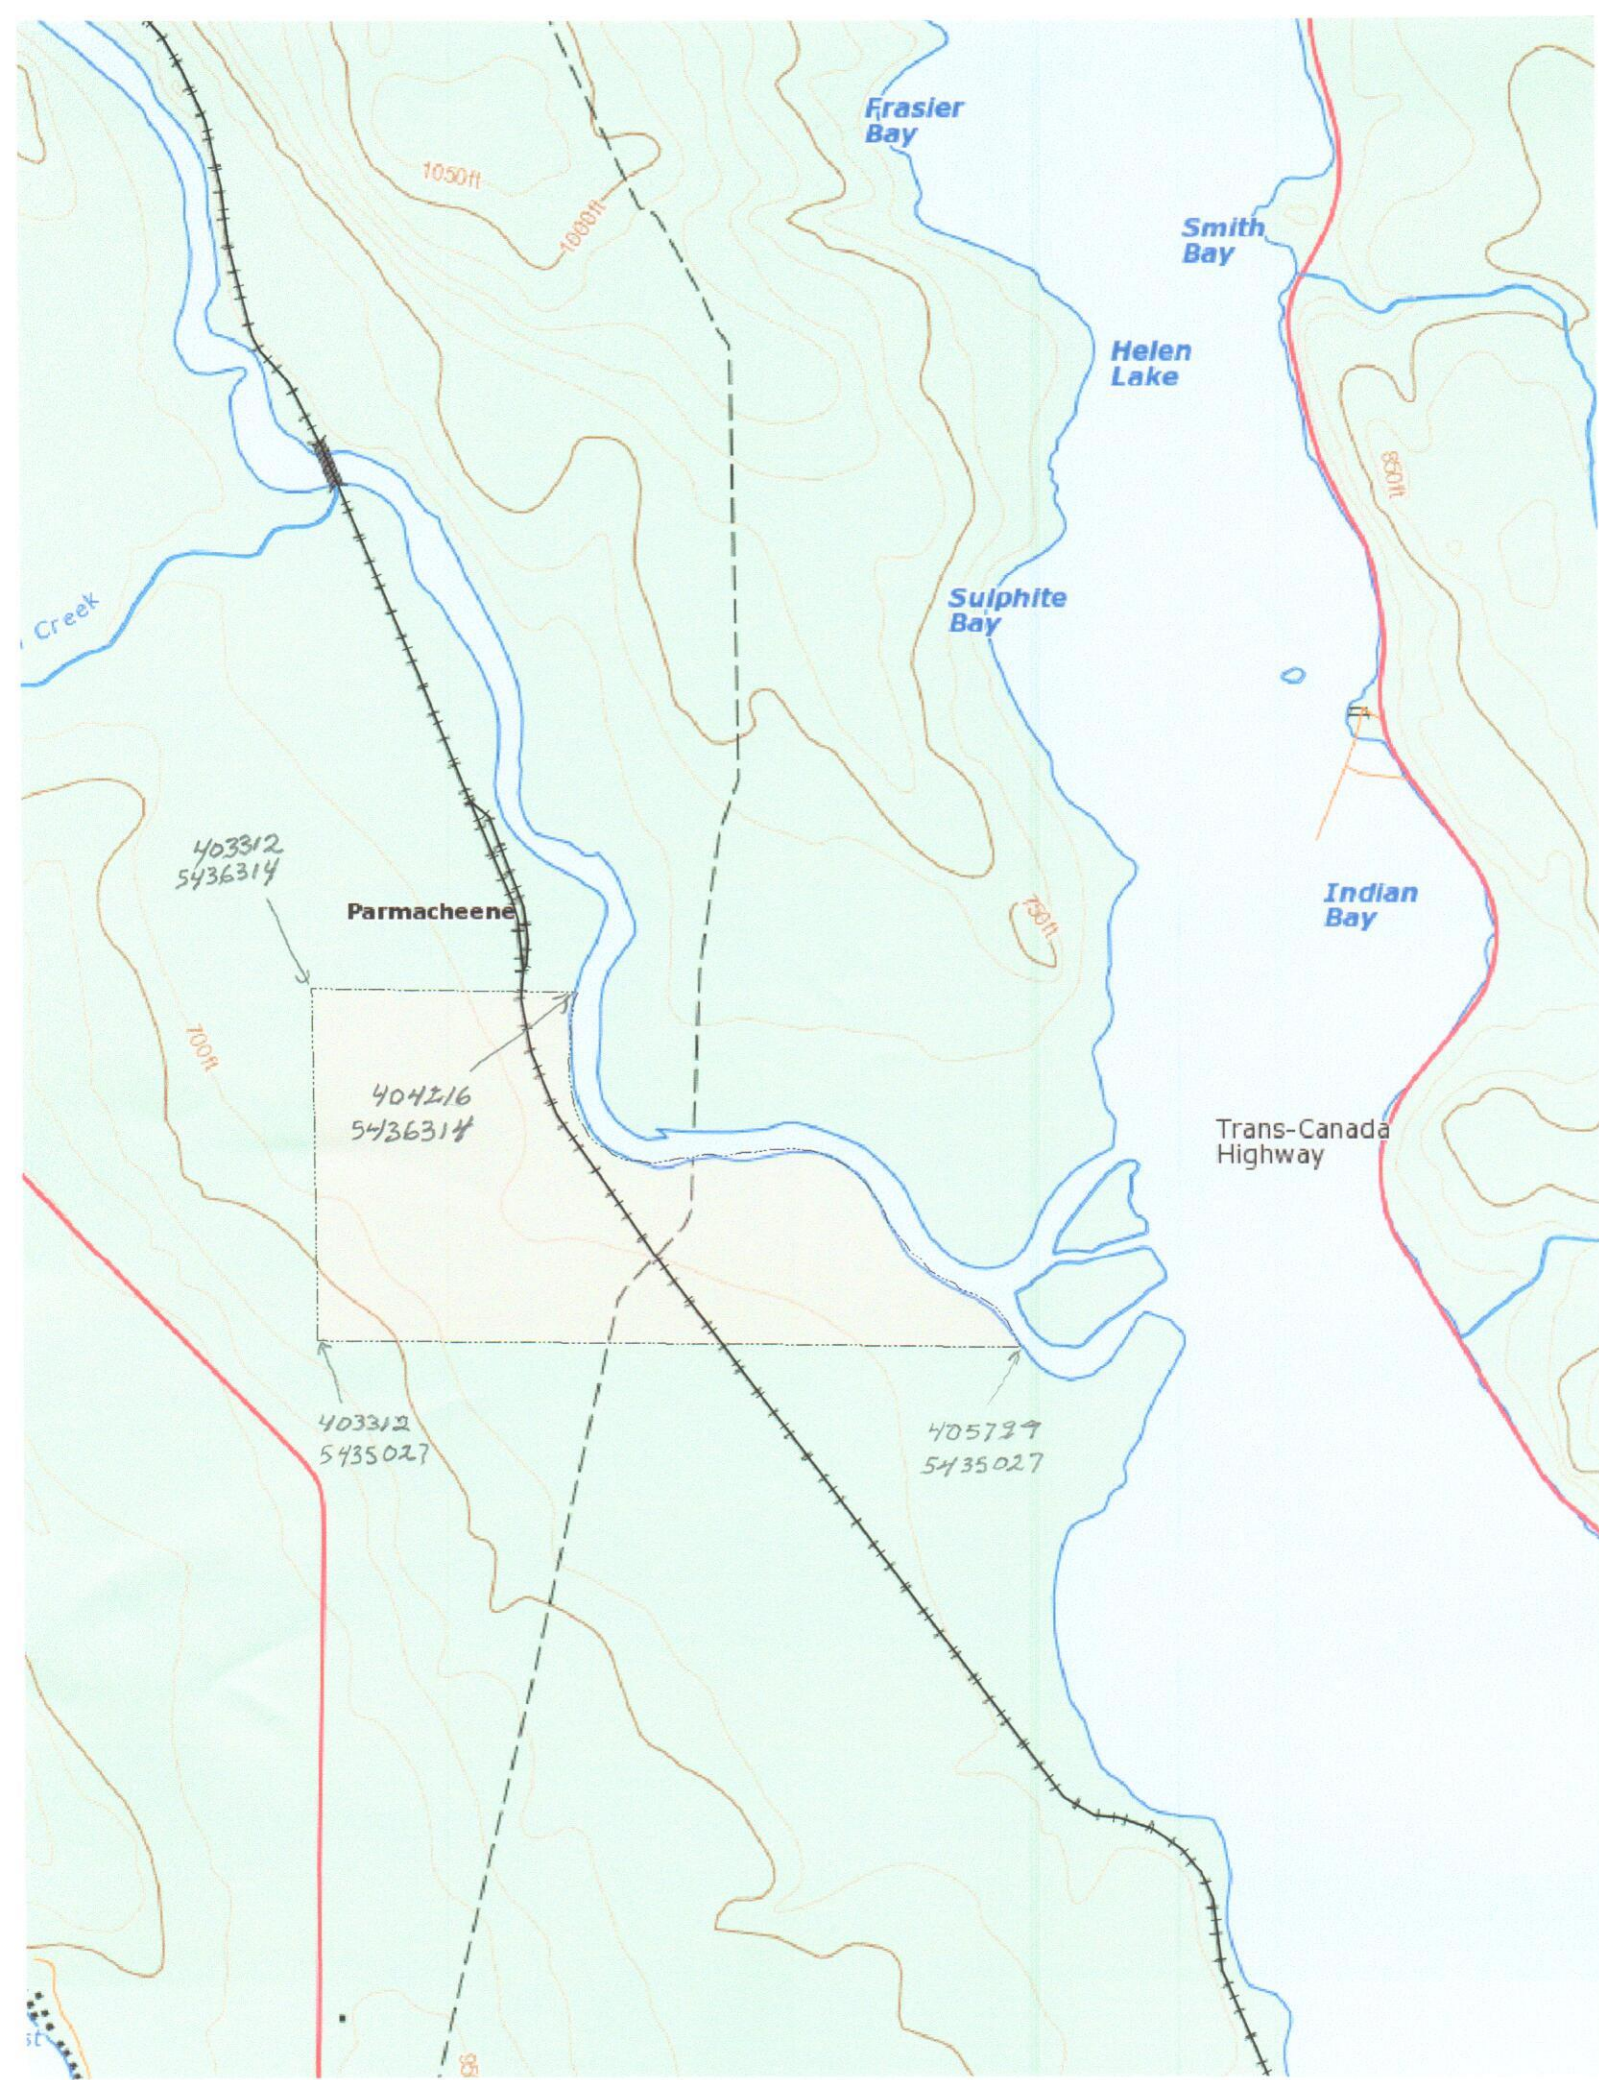

Mission Bay

Nipigon

Police Station

Arena

Burreer

Nipigon River

Doghead Mountain

Ivan Lake

Stillwater Creek

408926
5431732

408978
5431732

409023
5431732

409725
5431732

408801
5430926

409725
5430926

Frasier Bay

Smith Bay

Helen Lake

Sulphite Bay

Indian Bay

Trans-Canada Highway

Parmacheene

403312
5436314

404216
5436314

403312
5435027

405729
5435027

1050ft

1000ft

700ft

700ft

800ft

Creek